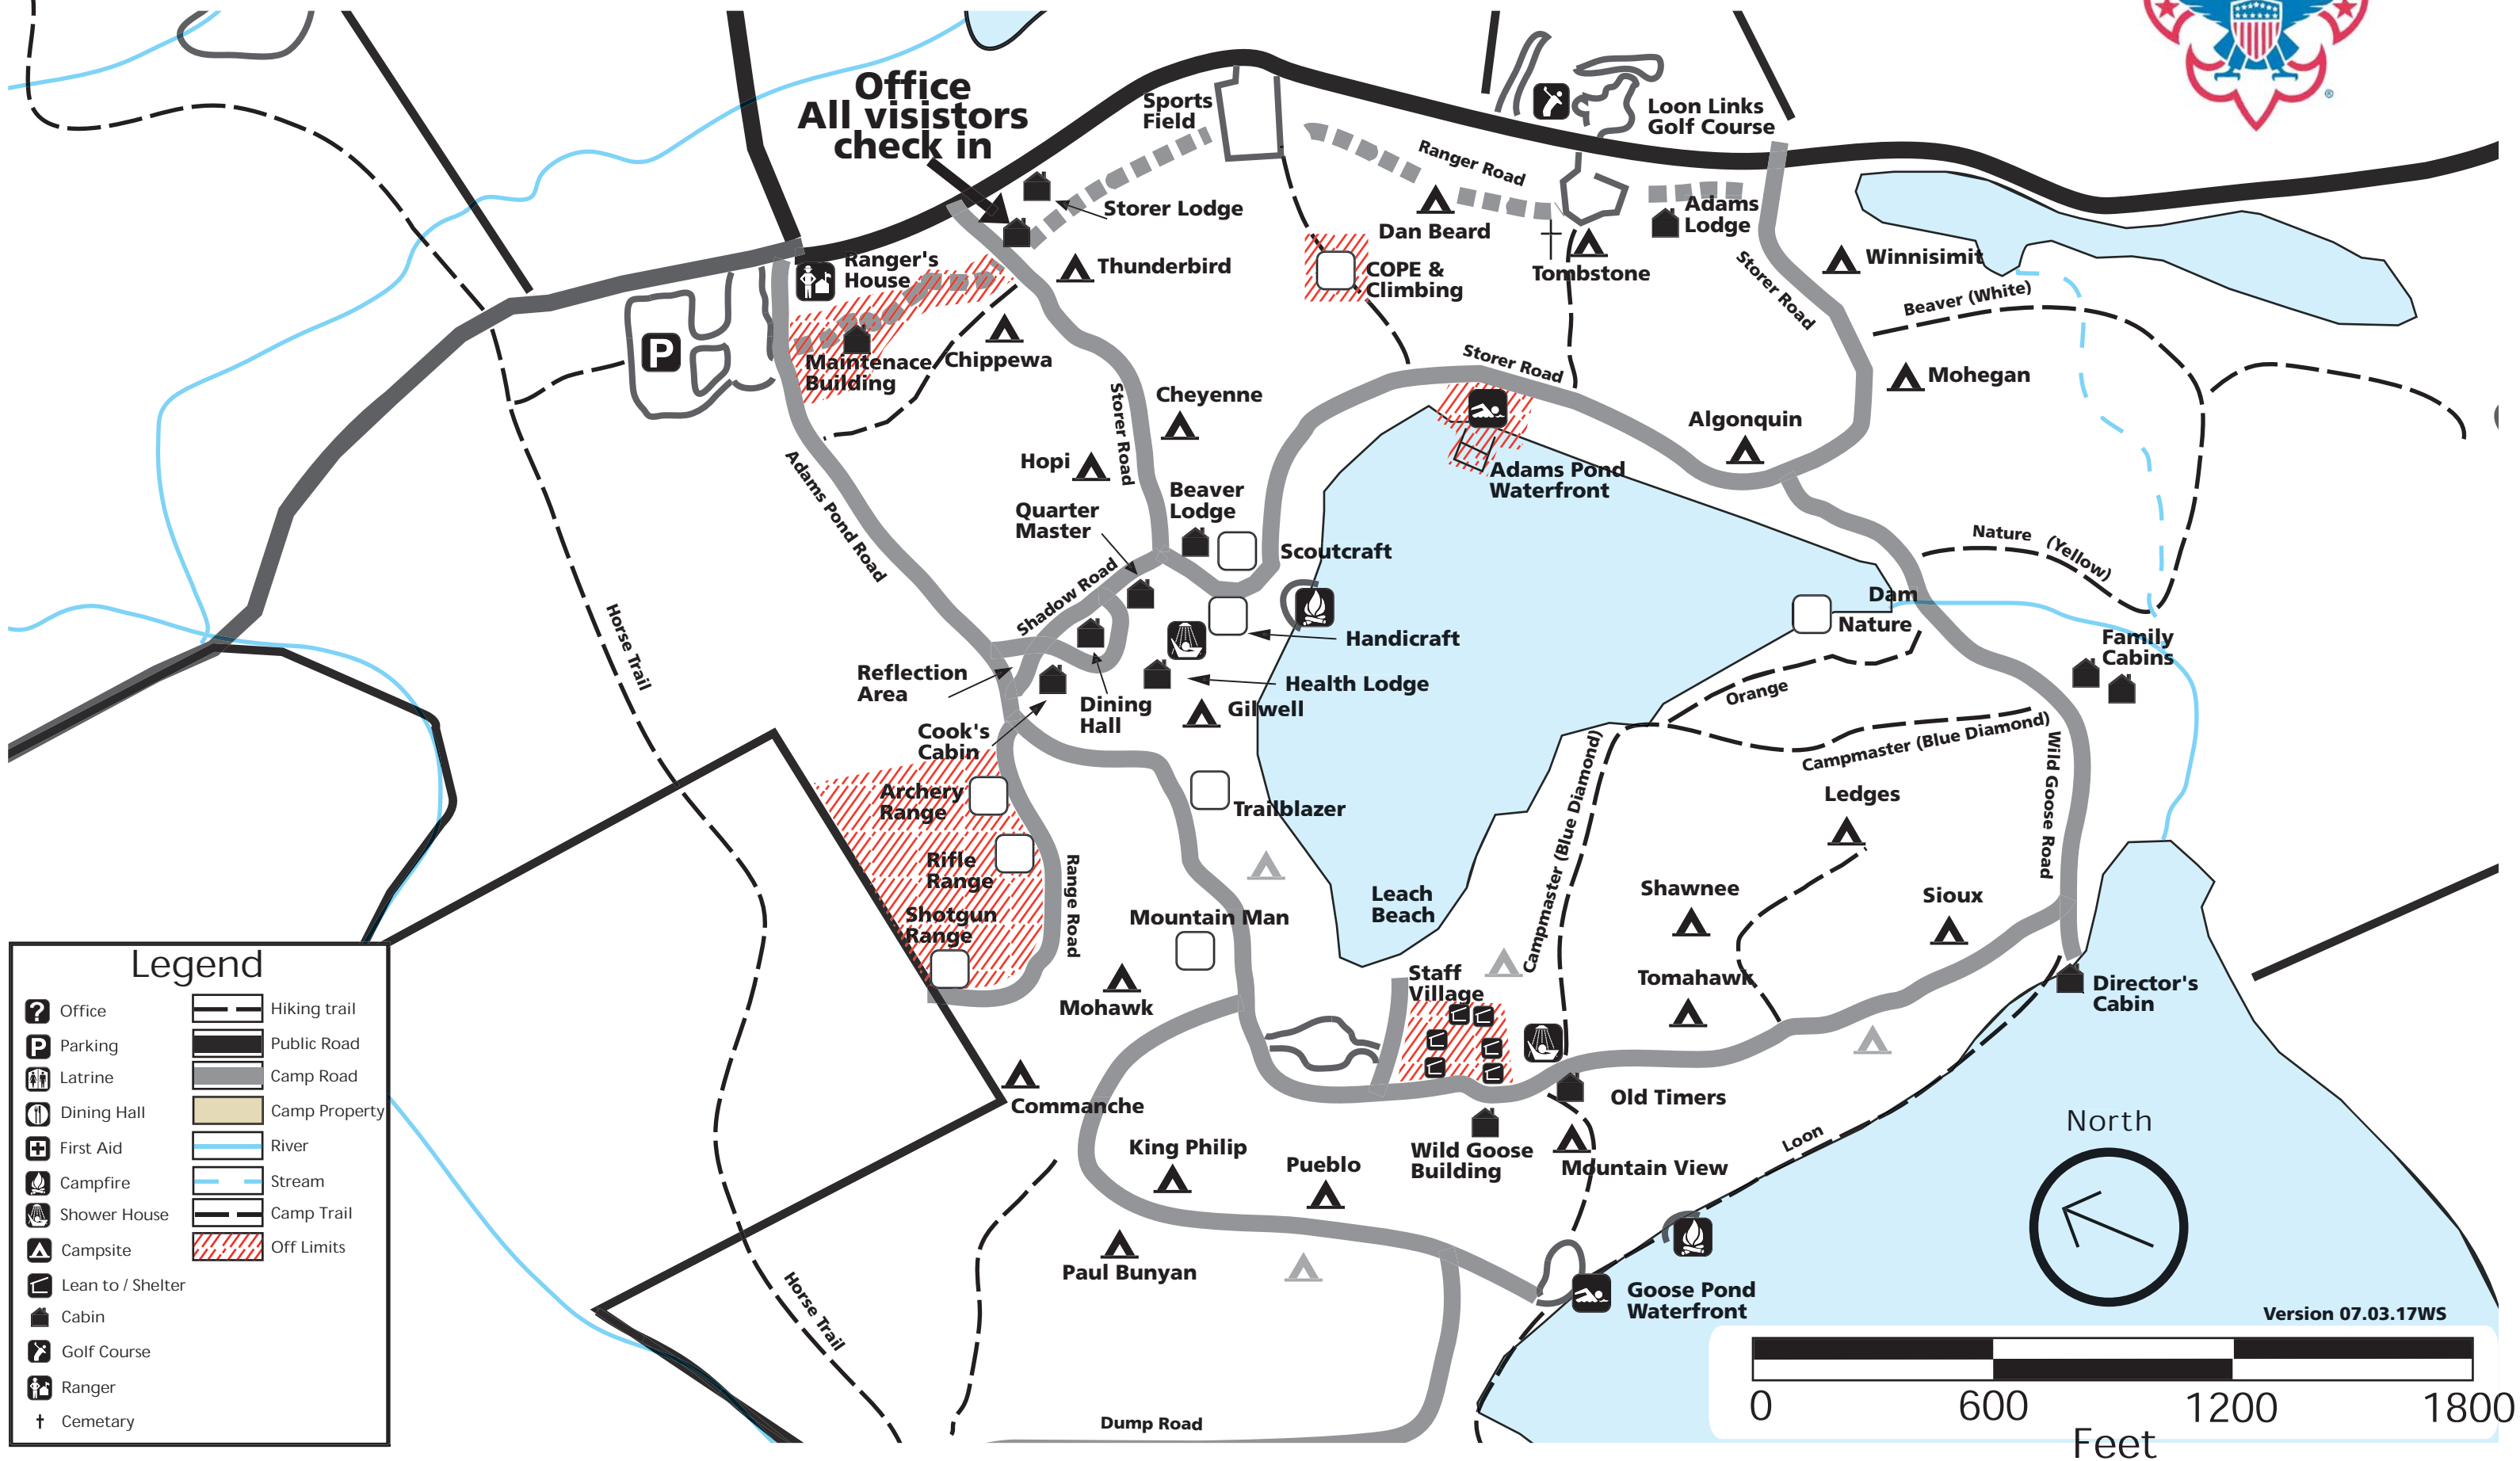

T.L. Storer Scout Reservation

Office
All visitors check in

Legend

Office	Hiking trail
Parking	Public Road
Latrine	Camp Road
Dining Hall	Camp Property
First Aid	River
Campfire	Stream
Shower House	Camp Trail
Campsite	Off Limits
Lean to / Shelter	
Cabin	
Golf Course	
Ranger	
Cemetery	

North

Version 07.03.17WS

0 600 1200 1800
Feet